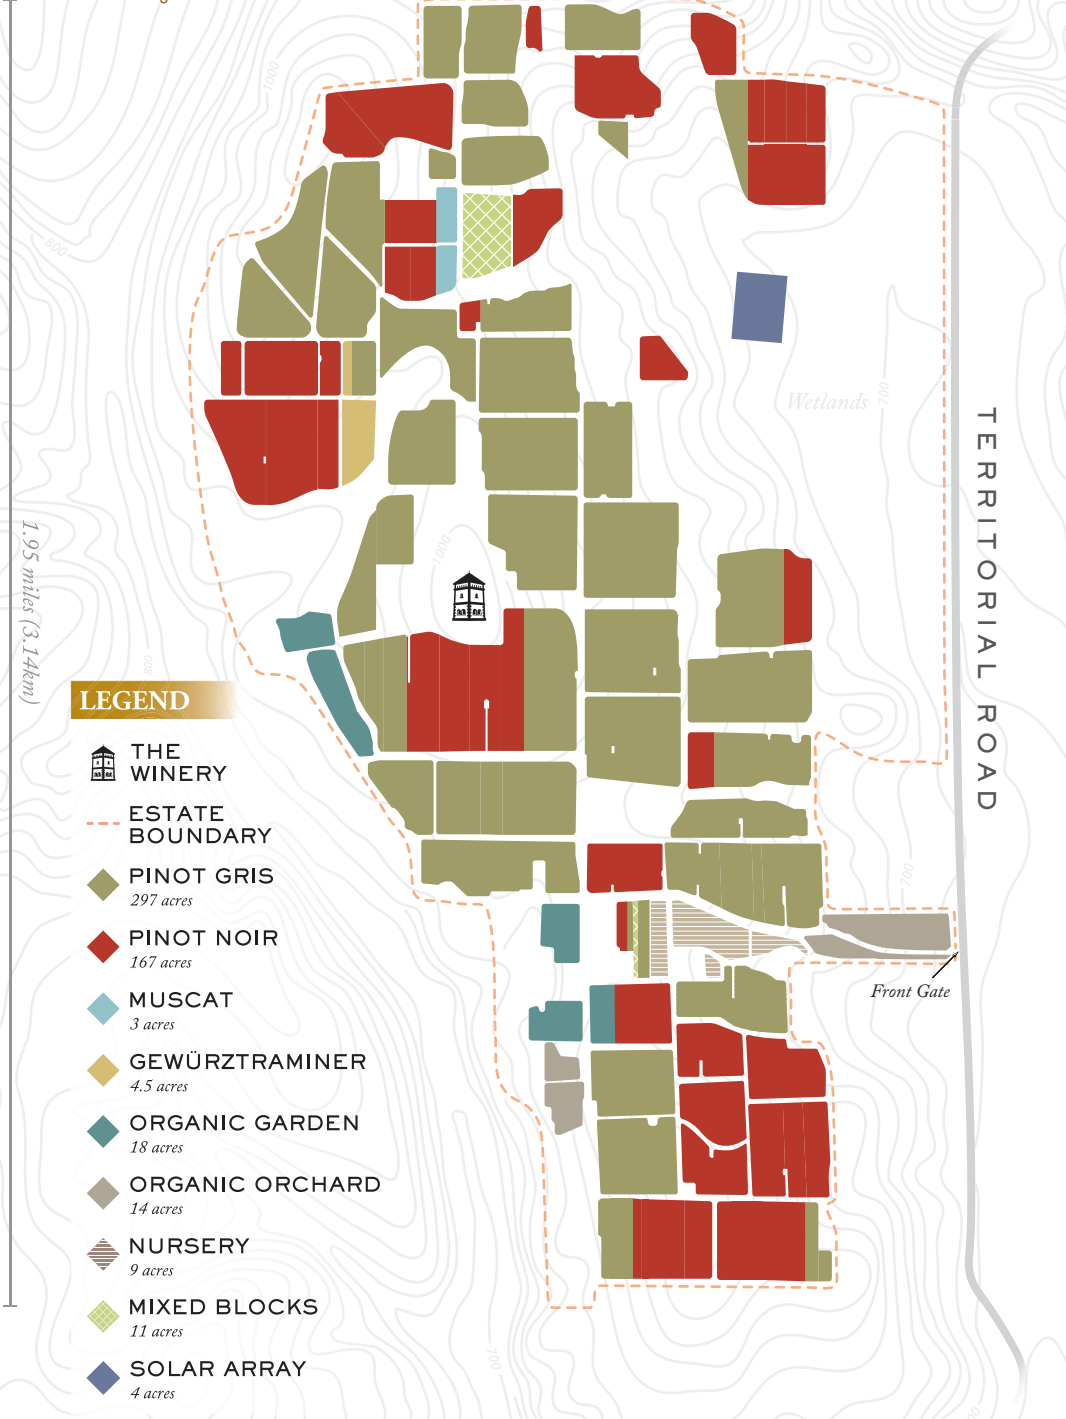

ESTATE MAP

1,033 Certified Biodynamic® Acres

LEGEND

THE WINERY

ESTATE BOUNDARY

PINOT GRIS
297 acres

PINOT NOIR
167 acres

MUSCAT
3 acres

GEWÜRZTRAMINER
4.5 acres

ORGANIC GARDEN
18 acres

ORGANIC ORCHARD
14 acres

NURSERY
9 acres

MIXED BLOCKS
11 acres

SOLAR ARRAY
4 acres